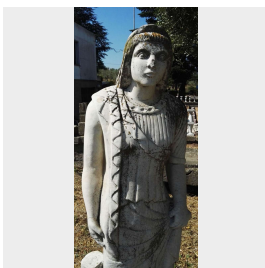

## Antica statua in marmo. Epoca 1800.

COD. 153838

Period: Ottocento

Antica statua in marmo.

Misure : L BASE 48x41 - H 154

Category: **Sculptures**

Subcategory: **Statues**

Tags: **Grande, Marmo**

### Legend

L – WIDTH / LE – EXTERNAL WIDTH / LI – INSIDE WIDTH / H – HEIGHT / HE – OUTSIDE HEIGHT / HI – INTERNAL HEIGHT / P – DEPTH / SP – THICKNESS / Diam – DIAMETER / Diam E – OUTSIDE DIAMETER / Diam I – INTERNAL DIAMETER / NR. – NUMBER-QUANTITY / PZ. – PIECES / Unit of measure centimetres (cm)