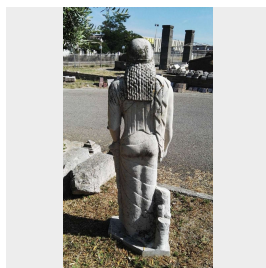

## Antica statua in marmo. Epoca 1800.

COD. 153838

Period: Ottocento

Antica statua in marmo.

Misure : L BASE 48x41 - H 154

Category: **Sculptures**

Subcategory: **Statues**

Tags: **Grande, Marmo**

### Legend

L – WIDTH / LE – EXTERNAL WIDTH / LI – INSIDE WIDTH / H – HEIGHT / HE – OUTSIDE HEIGHT / HI – INTERNAL HEIGHT / P – DEPTH / SP – THICKNESS / Diam – DIAMETER / Diam E – OUTSIDE DIAMETER / Diam I – INTERNAL DIAMETER / NR. – NUMBER-QUANTITY / PZ. – PIECES / Unit of measure centimetres (cm)