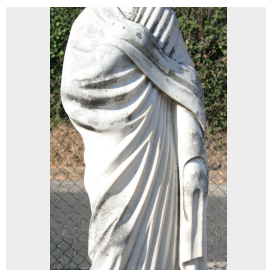

Antica statua in marmo. Epoca 1800.

COD. 153824

Period: Ottocento

Antica statua in marmo.

Misure : L BASE 49x38 - H 165

Category: **Sculptures**

Subcategory: **Statues**

Tags: **Grande, Marmo**

Legend

L – WIDTH / LE – EXTERNAL WIDTH / LI – INSIDE WIDTH / H – HEIGHT / HE – OUTSIDE HEIGHT / HI – INTERNAL HEIGHT / P – DEPTH / SP – THICKNESS / Diam – DIAMETER / Diam E – OUTSIDE DIAMETER / Diam I – INTERNAL DIAMETER / NR. – NUMBER-QUANTITY / PZ. – PIECES / Unit of measure centimetres (cm)