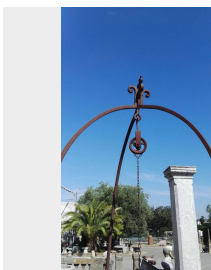

Antica vera da pozzo in pietra e ferro.

COD. 153355

Period: Ottocento

Wellhead in peperino stone with inscription "VALENTINO ANGELONI 1896", iron with scroll decoration and hook for pulley.

MEASURES: DIAM EST 160 - H 65 - IRON: L 120x110 - H 225

Category: **Antique Garden Furniture**

Subcategory: **Wells**

Tags: **Ferro, Pietra**

Legend

L – WIDTH / LE – EXTERNAL WIDTH / LI – INSIDE WIDTH / H – HEIGHT / HE – OUTSIDE HEIGHT / HI – INTERNAL HEIGHT / P – DEPTH / SP – THICKNESS / Diam – DIAMETER / Diam E – OUTSIDE DIAMETER / Diam I – INTERNAL DIAMETER / NR. – NUMBER-QUANTITY / PZ. – PIECES / Unit of measure centimetres (cm)