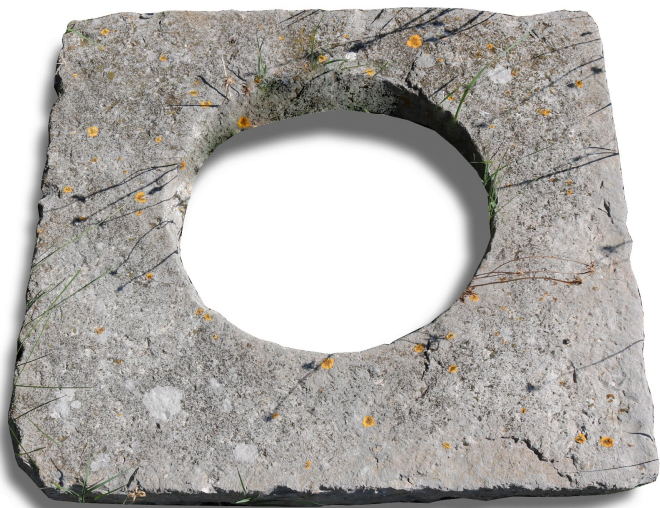

Ancient stone well curb.

COD. 153349

Period: Ottocento

Small white stone well curb.

MEASURES: L 64x59 - DIAM INT 35 - H 10

Category: **Antique Garden Furniture**

Subcategory: **Wells**

Tags: **Pietra**

Legend

L – WIDTH / LE – EXTERNAL WIDTH / LI – INSIDE WIDTH / H – HEIGHT / HE – OUTSIDE HEIGHT / HI – INTERNAL HEIGHT / P – DEPTH / SP – THICKNESS / Diam – DIAMETER / Diam E – OUTSIDE DIAMETER / Diam I – INTERNAL DIAMETER / NR. – NUMBER-QUANTITY / PZ. – PIECES / Unit of measure centimetres (cm)